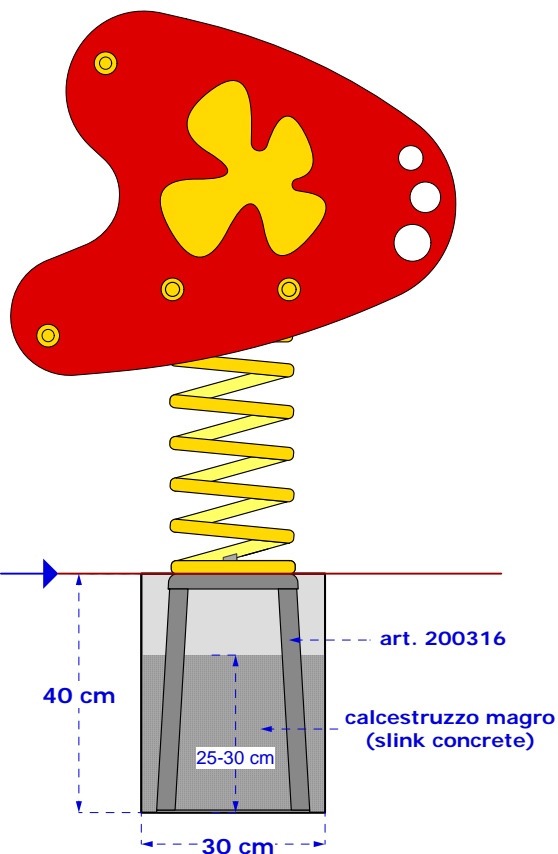

# LEGNOLANDIA

MULTI SPRING - Rev. 0

### Fissaggio (fixing):

4 Bulloni (bolts) TE Ø 10x130 mm

4 Dadi (nuts) AB Ø 10 mm

8 Copridadi (covers)