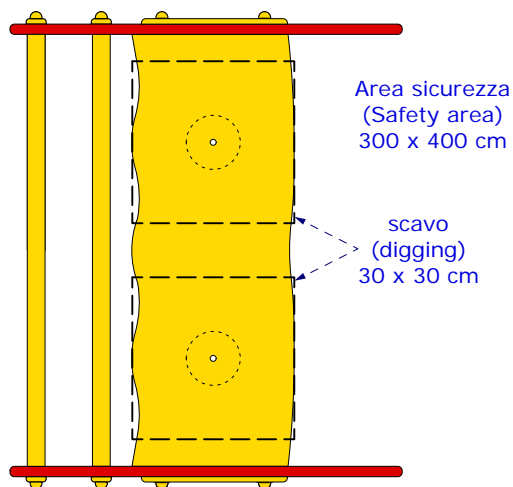

## MONTAGE ISTRUCTIONS

Livello del terreno  
(ground level)

### Fissaggio (fixing):

4 Bulloni (bolts) TE Ø 10x130 mm

4 Dadi (nuts) AB Ø 10 mm

8 Copridadi (covers)